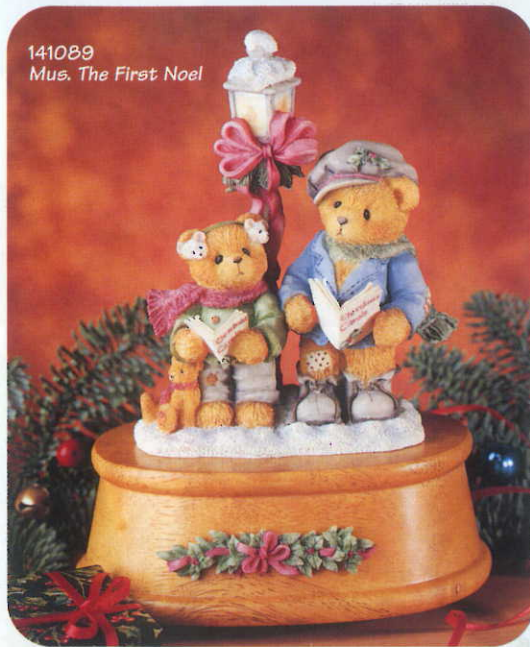

Seasonal & Display Bears

CRT481 $650.00 PC.
Large Display Theodore Bear.
Fiberglass Reinforced Plastic.
1 Stl. 32 1/2" H. 1 pc box.
1 pc min. 1 pc ctn.

CRT482 $450.00 PC.
Medium Display Samantha Bear.
Fiberglass Reinforced Plastic.
1 Stl. 22" H. 1 pc box.
1 pc min. 1 pc ctn.

141089 $50.00 PC.
Two Boys W/Lantern Musical.
Cold Cast/Wood. 1 Stl.
7 1/2" H. 1 pc Oa.
1 pc min. 12 pc ctn.

141259 $13.50 PC.
Boy/Girl With Banner H/O.
Cold Cast. 1 Stl.
2" H. 1 pc Oa.
4 pc min. 72 pc ctn.

177768 $12.50 PC.
W/Dangling Mittens H/O.
Cold Cast. 1 Stl.
3" H. 1 pc Oa.
3 pc min. 72 pc ctn.

912964 $40.00 PC.
Bear Playing W/Train Musical.
Cold Cast. 1 Stl.
4 1/2" H. 1 pc Oa.
1 pc min. 24 pc ctn.