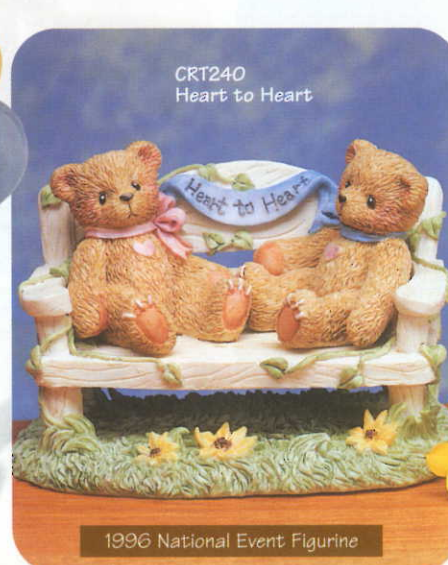

CRT240
Heart to Heart

1996 National Event Figurine

CRT240 $12.50 PC. Bench W/Two Bears Event Fig. Cold Cast. 1 Stl. 2" H.