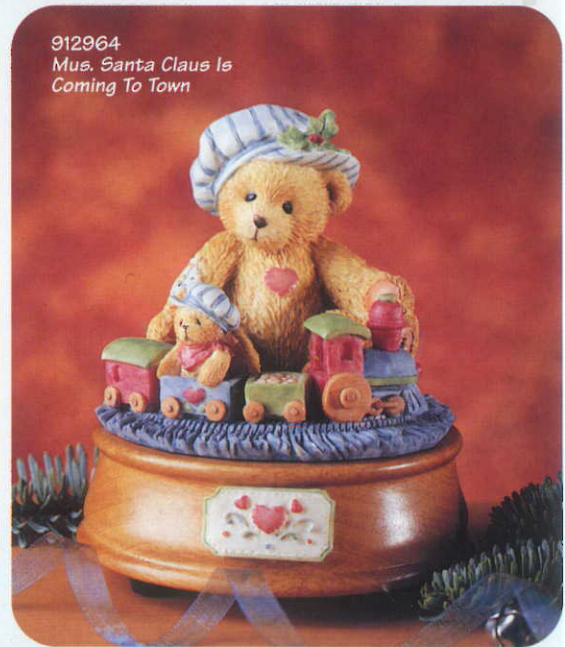

Seasonal & Display Bears

CRT481 $650.00 PC.
Large Display Theodore Bear.
Fiberglass Reinforced Plastic.
1 Stl. 32 1/2" H. 1 pc box.
1 pc min. 1 pc ctn.

CRT482 $450.00 PC.
Medium Display Samantha Bear.
Fiberglass Reinforced Plastic.
1 Stl. 22" H. 1 pc box.
1 pc min. 1 pc ctn.

141089 $50.00 PC.
Two Boys W/Lantern Musical.
Cold Cast/Wood. 1 Stl.
7 1/2" H. 1 pc Oa.
1 pc min. 12 pc ctn.

141259 $13.50 PC.
Boy/Girl With Banner H/O.
Cold Cast. 1 Stl.
2" H. 1 pc Oa.
4 pc min. 72 pc ctn.

177768 $12.50 PC.
W/Dangling Mittens H/O.
Cold Cast. 1 Stl.
3" H. 1 pc Oa.
3 pc min. 72 pc ctn.

912964 $40.00 PC.
Bear Playing W/Train Musical.
Cold Cast. 1 Stl.
4 1/2" H. 1 pc Oa.
1 pc min. 24 pc ctn.