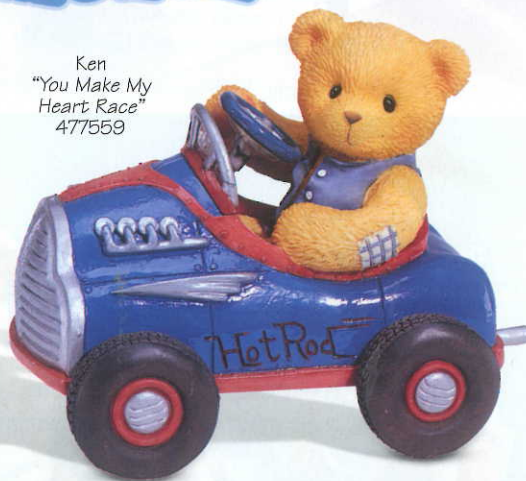

Special Interest

Roger
"You Set My Heart
In Motion"
477516

Dave
"An Oldy But Goodie"
477494

Teddies In Motion

Chad
"With You My
Spirit Soars"
477524

Ken
"You Make My
Heart Race"
477559

156396 \$15.00 PC.
Nurse W/Patient Fig.
Cold Cast. 1 Stl. 3" H.
1 pc Oa. 1 pc min. 60 pc ctn.