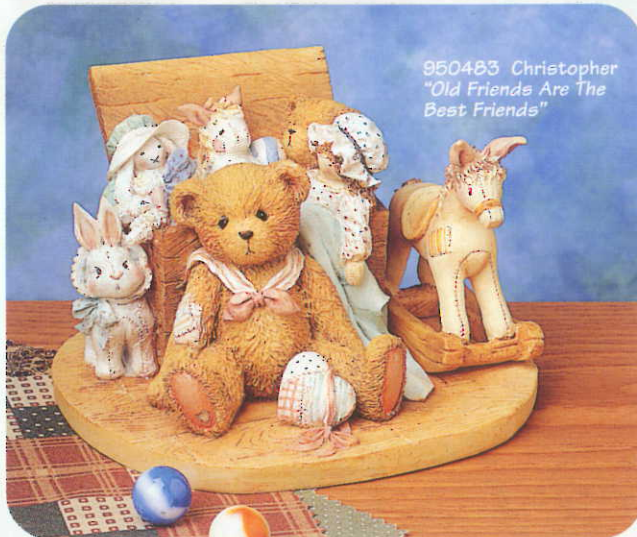

628557

figurines not included

628557 \$70.00 PC. Shadow Box Displayer.
Cold Cast/Wood. 1 Stl. 18" H. 1 pc Oa. 1 pc min. 3 pc ctn.

950432

Sara
"Love Ya"

Jacki
"Hugs And
Kisses"

Karen
"Best
Buddy"

950432 \$10.00 PC. Sister Bear Figs.
Cold Cast. 3 asst. 3" H. 1 pc Oa. 3 pc min. 72 pc ctn.