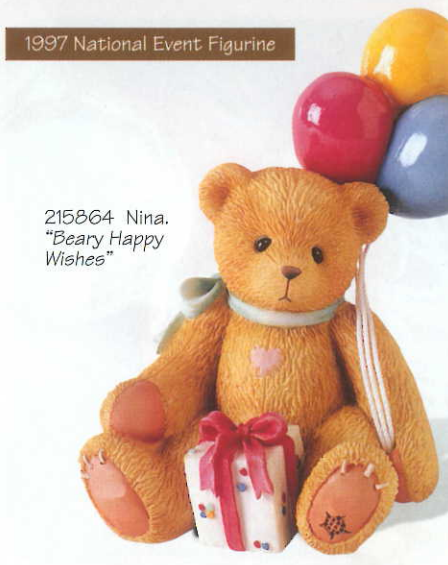

215864 Nina.
"Beary Happy Wishes"

1997 National Event Figurine

215864 $7.50 PC. W/Balloons/Present Event Fig. Cold Cast. 1 Stl. 3 1/2" H.