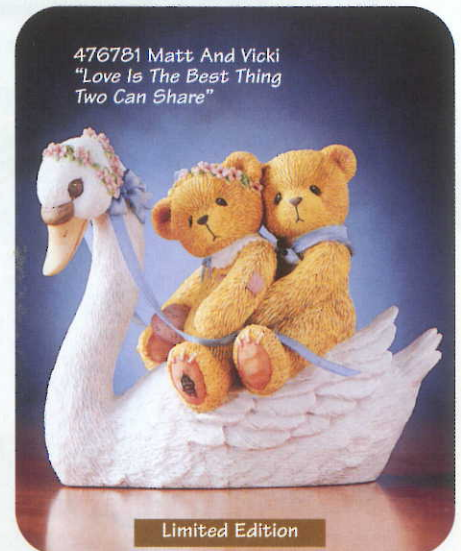

Dot
"There's No Place Like Home"

476781 Matt And Vicki
"Love Is The Best Thing Two Can Share"

Limited Edition

476781 $35.00 PC. Swan Boat Collector Set.
Cold Cast. 1 Stl. 4 1/2" H.