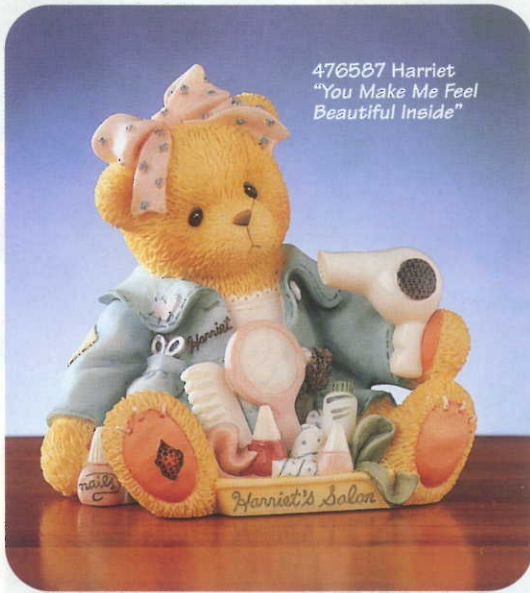

Bear Business

• This hard-working new collection features two figurines that have "Rare Bear" versions: the policeman and the painter.

476528 $20.00 PC.
Painter Fig.
Cold Cast. 1 Stl.
3 3/4" H. 1 pc Oa.
2 pc min. 60 pc ctn.

476544 $20.00 PC.
Handyman Fig.
Cold Cast. 1 Stl.
3 3/4" H. 1 pc Oa.
2 pc min. 60 pc ctn.

476560 $20.00 PC.
Police Officer Fig.
Cold Cast. 1 Stl.
4" H. 1 pc Oa.
2 pc min. 48 pc ctn.

476587 $22.50 PC.
Salon Professional Fig.
Cold Cast. 1 Stl.
3" H. 1 pc Oa.
2 pc min. 48 pc ctn.

676942 $22.50 PC.
Girl W/Computer/Office Fig.
Cold Cast. 1 Stl.
2 1/2" H. 1 pc Oa.
2 pc min. 48 pc ctn.

476587 Harriet
"You Make Me Feel
Beautiful Inside"