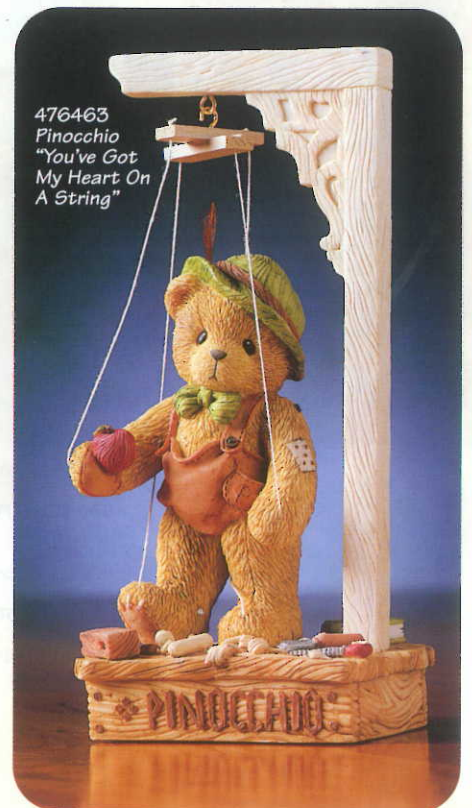

476463
Pinocchio
"You've Got
My Heart On
A String"