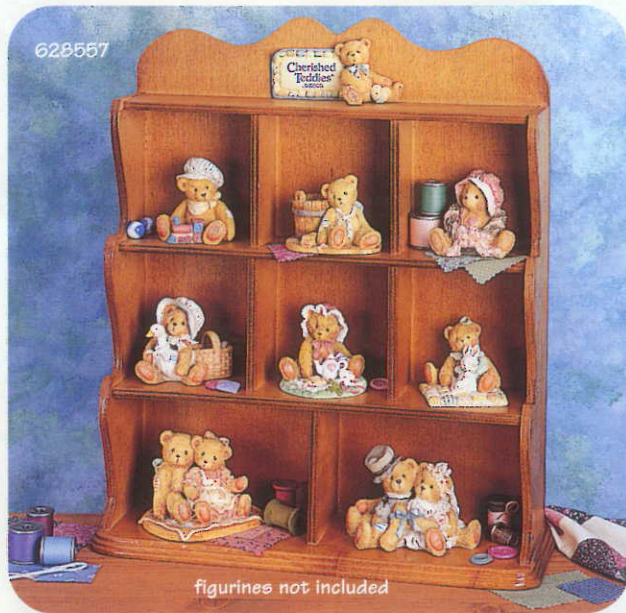

476404 \$20.00 PC. Girl W/Shawl Holding Teddies
Fig. Cold Cast. 1 Stl. 3 1/4" H.
1 pc Oa. 2 pc min. 48 pc ctn.

476676 Stanley & Valerie
"Togetherness
Is The Reason
We Have
Friends"

LOOK INSIDE BOX!

476676 \$35.00 PC. Boy/Girl Figural Covered Box.
Cold Cast. 1 Stl. 4" H.
1 pc Oa. 2 pc min. 24 pc ctn.