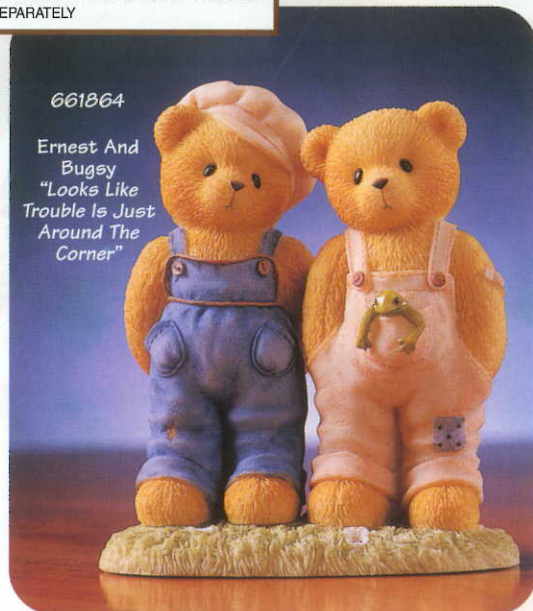

661864

Ernest And
Buggy
"Looks Like
Trouble Is Just
Around The
Corner"