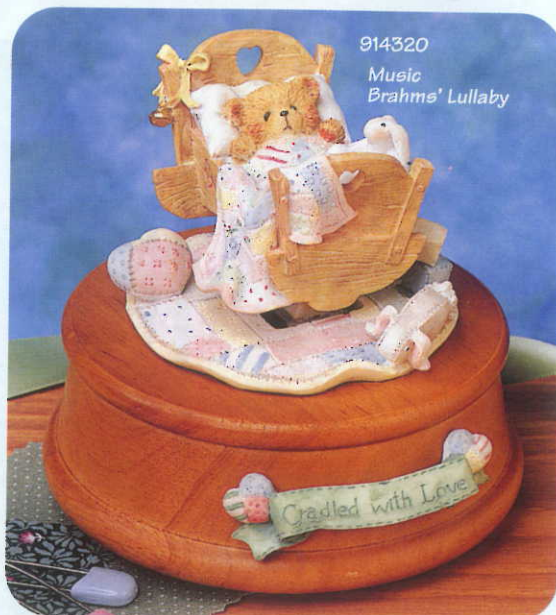

914320

Music
Brahms' Lullaby