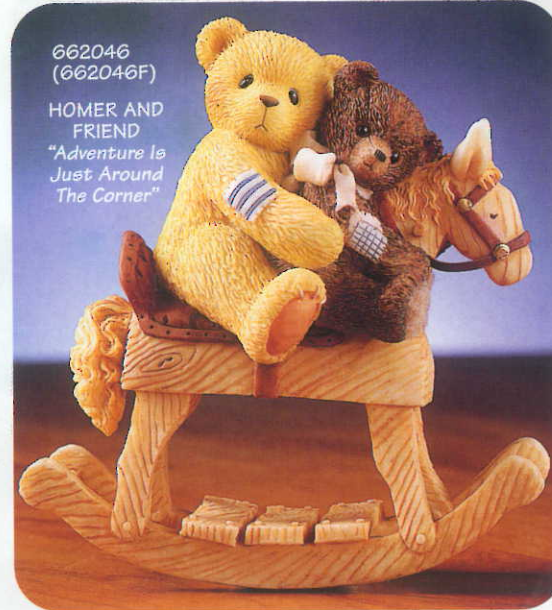

**662003
(662003F)**
SAWYER AND FRIENDS
"Hold On To The Past, But
Look To The Future"

**662046
(662046F)**
HOMER AND
FRIEND
"Adventure Is
Just Around
The Corner"