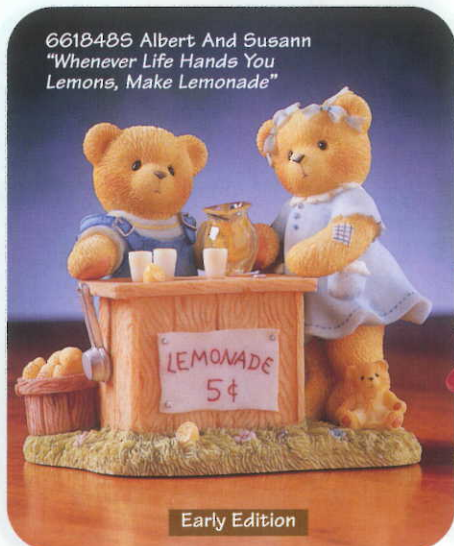

3rd Issue In The Angel Series

175986 \$20.00 PC. Angel Holding Candle Fig Ltd.
Cold Cast. 1 Stl. 4" H.

Limited Editions *limited Plus*

661929 Lydia
"You're The Bees Knees!"

Show Exclusive

661929 \$27.50 PC. Girl W/Bee Hive/Honey Fig. Cold Cast. 1 Stl. 4" H.