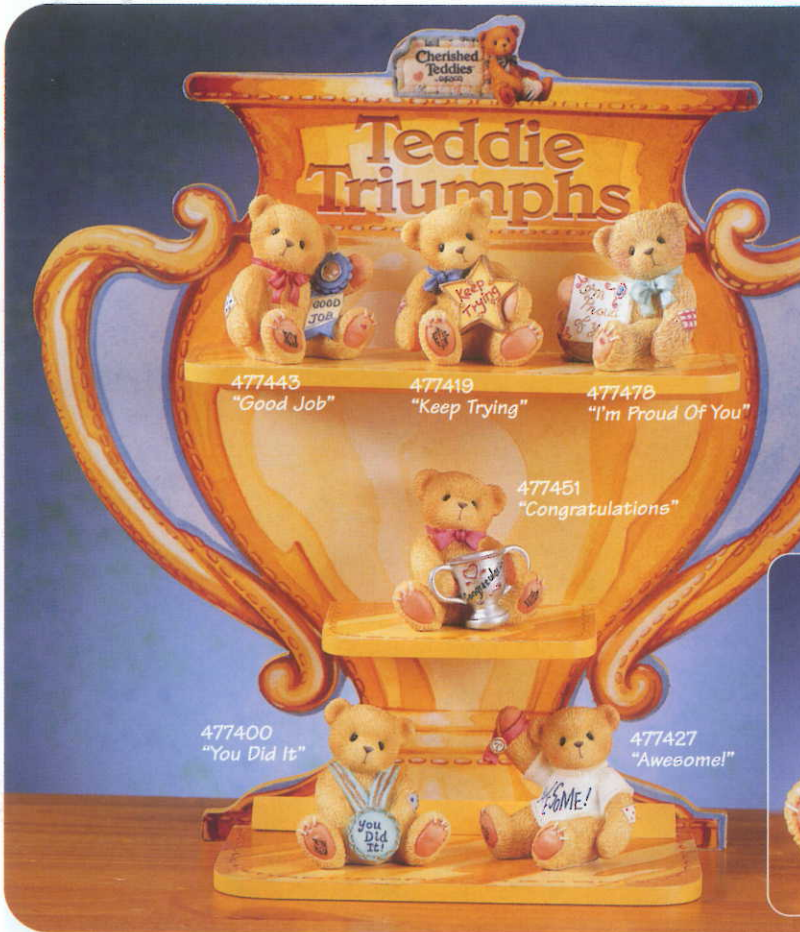

128058
Mus.
"Au Clair
De La Lune"

SMARTSMARTSMARTSMARTSMART

**479012 CHERISHED TEDDIES
TEDDIE TRIUMPH FIGURINE**
36 PC PREPACK WITH DISPLAY
$290.00 SUGGESTED RETAIL PRICE
(DEALER PROGRAM ONLY)

ITEM #	DESCRIPTION	QTY	SRP	MIN/UT	CTN
477400	YOU DID IT MINI FIG	6	$7.50	4 PC	96
477419	KEEP TRYING MINI FIG	6	7.50	4 PC	96
477427	AWESOME MINI FIG	6	7.50	4 PC	96
477443	GOOD JOB MINI FIG	6	7.50	4 PC	96
477451	CONGRATULATIONS MINI FIG	6	7.50	4 PC	96
477478	PROUD OF YOU MINI FIG	6	7.50	4 PC	96
482072	TEDDIE TRIUMPHS SHADOW BOX	1	20.00	1 PC	8

ITEMS SOLD SEPARATELY

477443 "Good Job"   477419 "Keep Trying"   477478 "I'm Proud Of You"

477451 "Congratulations"

477400 "You Did It"   477427 "Awesome!"