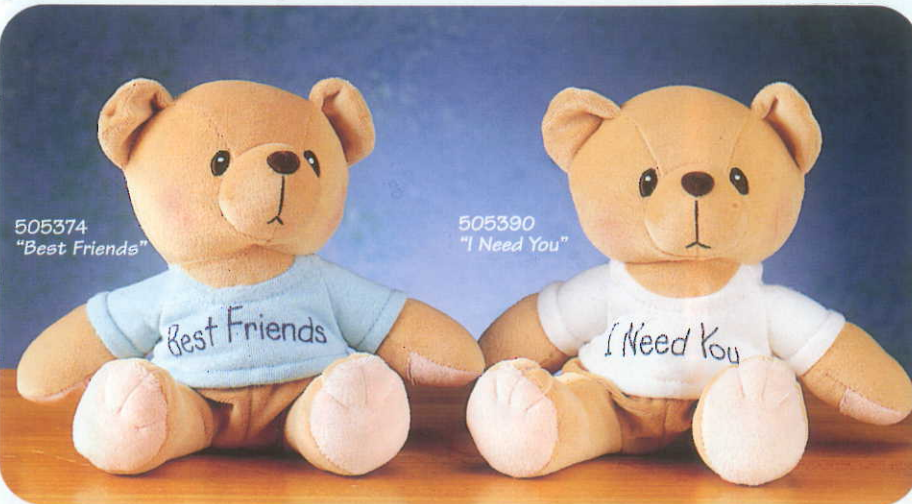

505374
"Best Friends"

505390
"I Need You"