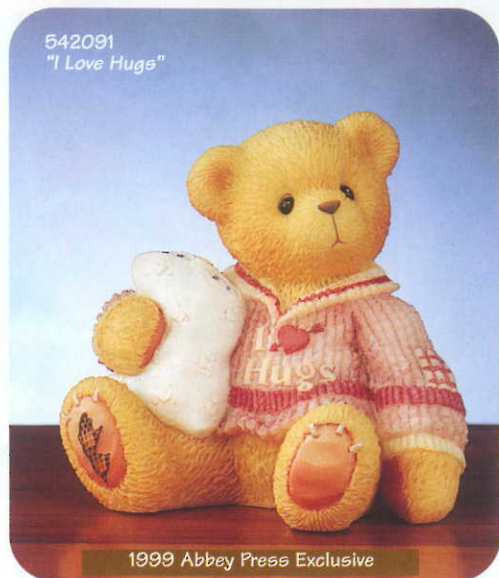

542091
"I Love Hugs"

1999 Abbey Press Exclusive

542091 \$15.00 PC. Holding Pillow/Sweater Fig Exclusive for
Abbey Press. Cold Cast. 1 Stl. 2 1/2" H.

476617 Rita
"Wishing You Love Straight
From The Heart"