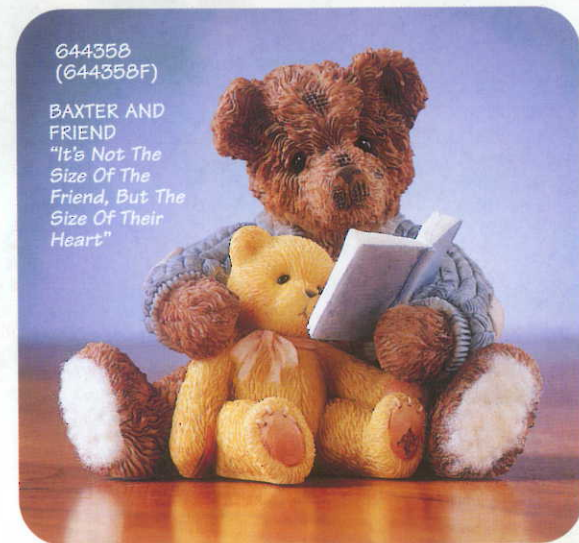

**644358
(644358F)**
BAXTER AND
FRIEND
"It's Not The
Size Of The
Friend, But The
Size Of Their
Heart"

- Each figurine includes a collectible mini-booklet bearing the heartwarming tale of the **Cherished Teddies** and their friends.

All Item Numbers suffixed with 'F' are available as editions and will be allocated to Adoption Centers.