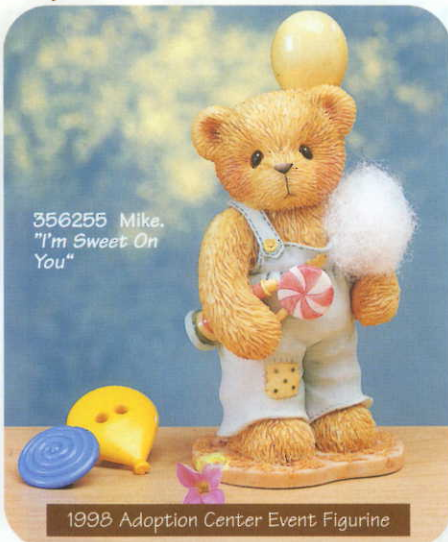

Special Event Teddies

356255 Mike.
"I'm Sweet On You"

1998 Adoption Center Event Figurine

356255 $15.00 PC. Boy/Horn Adoption Event Fig. Ltd. Cold Cast/Textile. 1 Stl. 3 3/4" H.