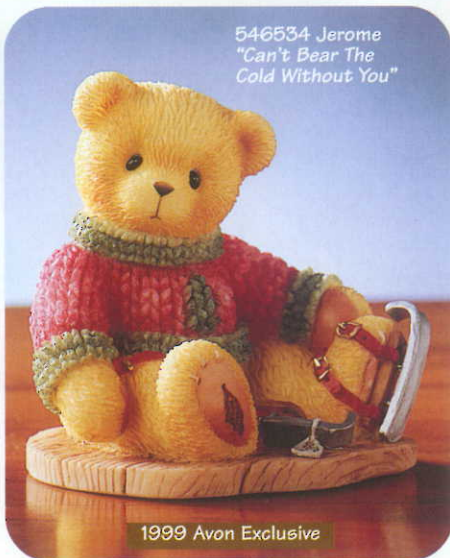

666963 Loretta
"I'm Warm And
Cozy Over You"

546534 Jerome
"Can't Bear The
Cold Without You"

1999 Avon Exclusive

546534 $14.99 PC. W/Sweater/Skate Fig Avon Excl.
Cold Cast. 1 Stl.