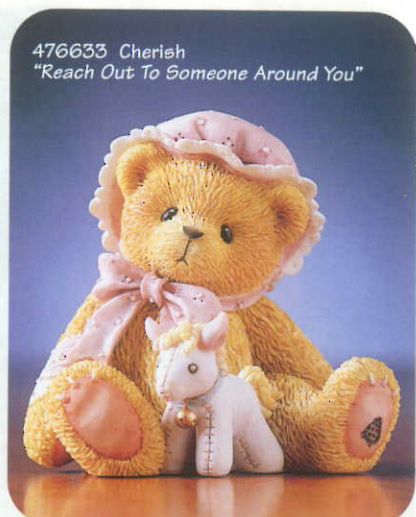

476633 Cherish
"Reach Out To Someone Around You"

476633 $12.50 PC. Girl W/Toy Horse Fig.
Cold Cast. 1 Stl. 2 1/4" H.
1 pc Oa. 3 pc min. 72 pc ctn.