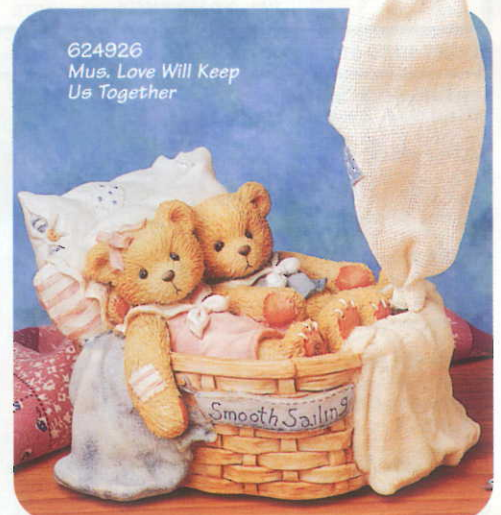

950505 Theodore, Samantha and Tyler
"Friends Come In All Sizes"

950505 \$20.00 PC. Theador/Samantha/
Tyler Fig. Cold Cast. 1 Stl. 2 1/4" H.
1 pc Oa. 1 pc min. 48 pc ctn.

624926
Mus. Love Will Keep
Us Together